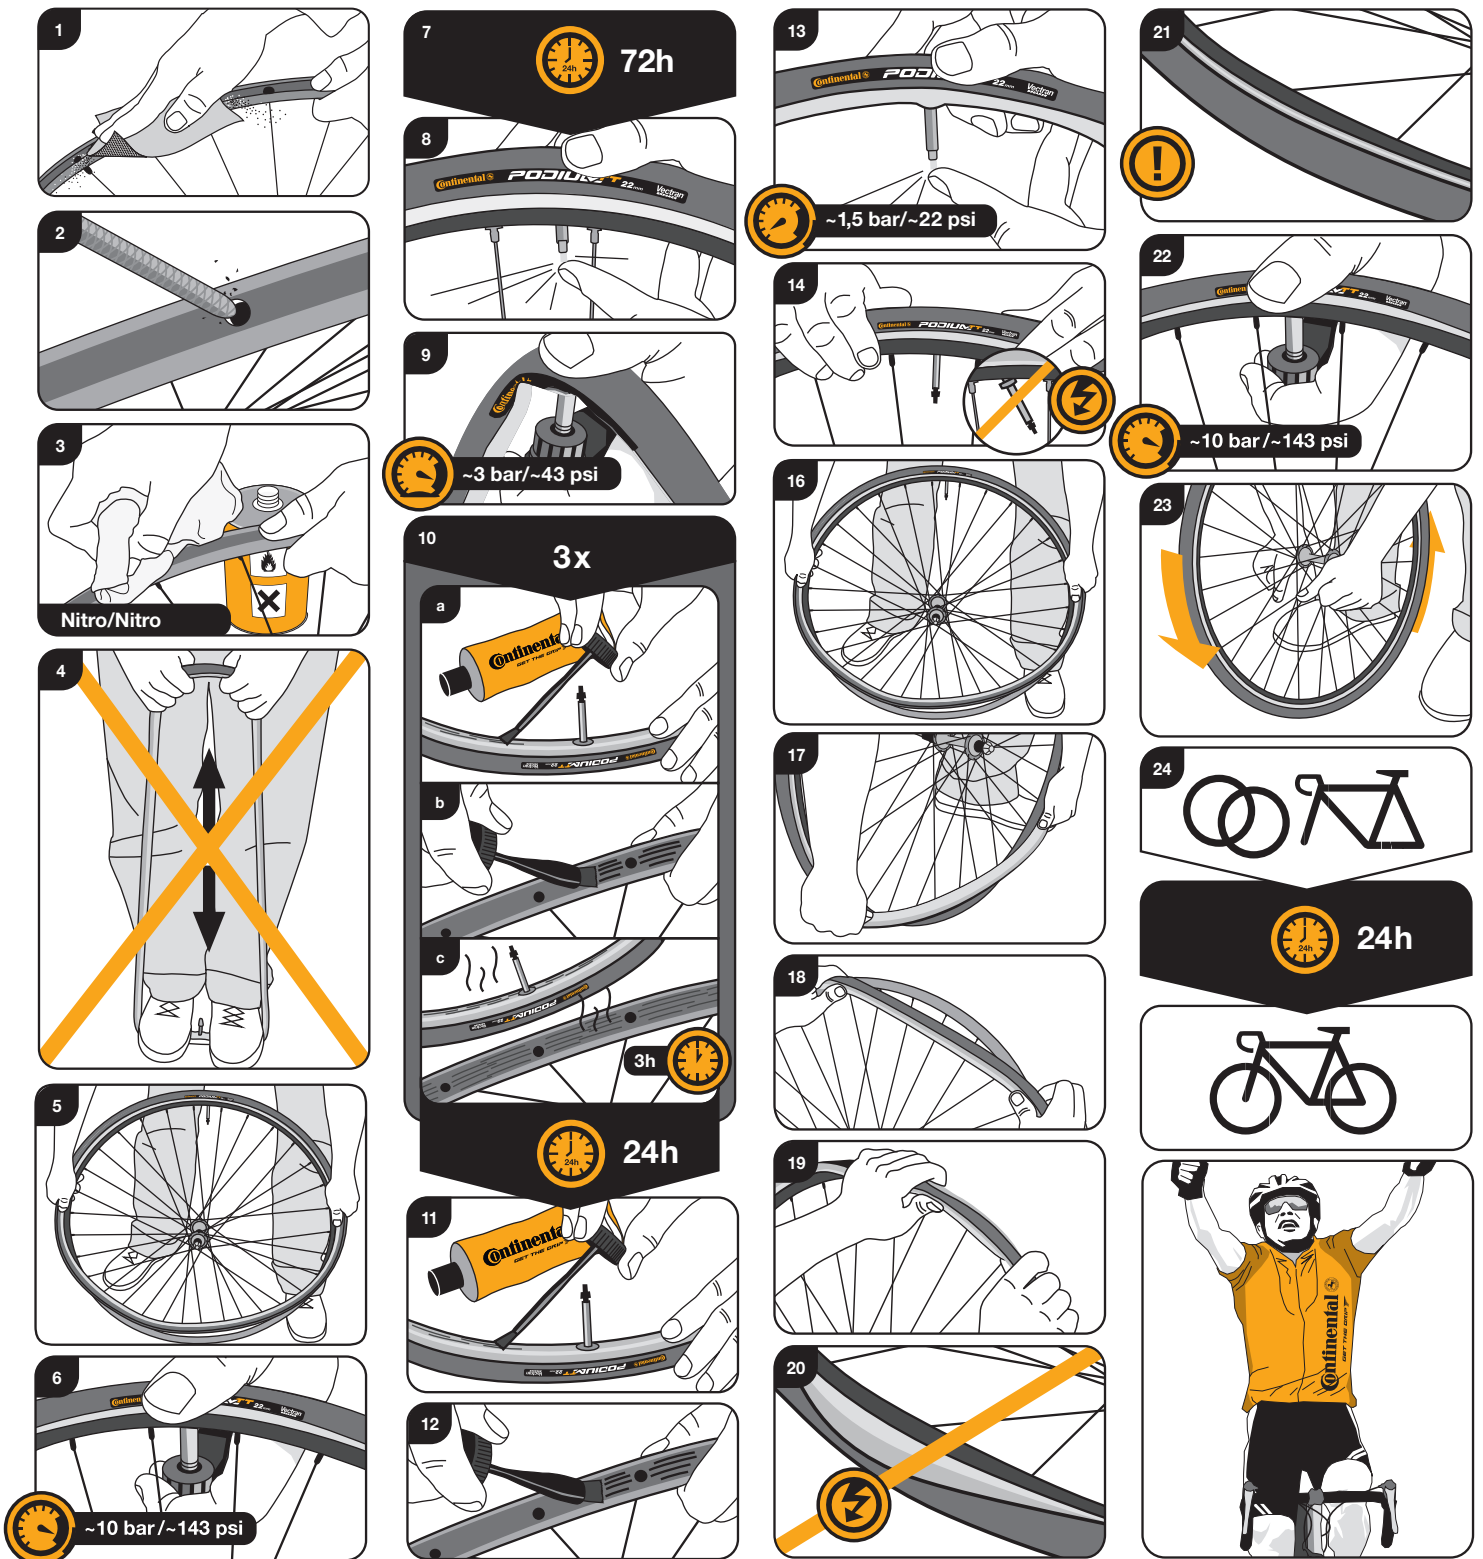

Schlauchreifenkitt Aluminium

Rim Cement aluminium · Colle à boyaux aluminium

www.conti-bicycletires.com

Continental 
GET THE GRIP 

Schlauchreifenkitt CARBON

CARBON Rim Cement · Colle à boyaux CARBON

www.conti-bicycletires.com

Continental 
GET THE GRIP 