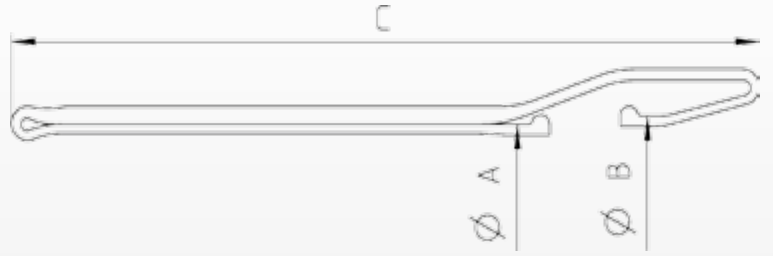

Technical Datasheet Turn Up Bladders

for Carcass Machines
with Collapsible Drums

2012 / 2013

Turn-Up Bladder

for Carcass Machines with Collapsible Drums

Inner Bladder

Description	Article-No.	Dimensions			
			A Ø	B Ø	C
Inner 10"	2017431	mm	147	153	165
		inch	5.8	6.0	6.50
Inner 12"	2017433	mm	204	210	170
		inch	8.0	8.3	6.70
Inner 13"	2017436	mm	221	227	170
		inch	8.7	8.9	6.70
Inner 14"	2017438	mm	246	252	170
		inch	9.7	9.9	6.70
Inner 15"	2017443	mm	272	278	170
		inch	10.7	10.9	6.70
Inner 16"	2017453	mm	302	306	150
		inch	11.9	12.2	5.90
Inner 17"	2015185	mm	326	330	165
		inch	12.8	13.0	6.70

Turn-Up Bladder

for Carcass Machines with Collapsible Drums

Outer Bladder

Description	Article-No.	Dimensions			
			A Ø	B Ø	C
Outer 10"	2017432	mm	180	185	200
		inch	7.1	7.2	7.90
Outer 12"	2017434	mm	224	227	205
		inch	8.8	8.9	8.00
Outer 13"	2017437	mm	241	244	205
		inch	9.5	9.6	8.00
Outer 14"	2017441	mm	266	270	205
		inch	10.5	10.6	8.00
Outer 15"	2017444	mm	292	298	205
		inch	11.5	11.7	8.00
Outer 16"	2017700	mm	330	341	205
		inch	13.0	13.4	8.00
Outer 17"	2017701	mm	355	366	205
		inch	14.0	14.4	8.00

Turn-Up Bladder

for Carcass Machines with Collapsable Drums

Single Bladder

Description	Article-No.	Dimensions			
			A Ø	B Ø	C
Single 14"	2015179	mm	280	282	235
		inch	11.0	11.1	9.25
Single 15"	2015181	mm	304	308	235
		inch	12.0	12.1	9.25
Single 16"	2015182	mm	330	332	235
		inch	13.0	13.1	9.25
Single 17"	2015183	mm	355	357	235
		inch	14.0	14.1	9.25
Single 18"	2015184	mm	381	384	235
		inch	15.0	15.2	9.25