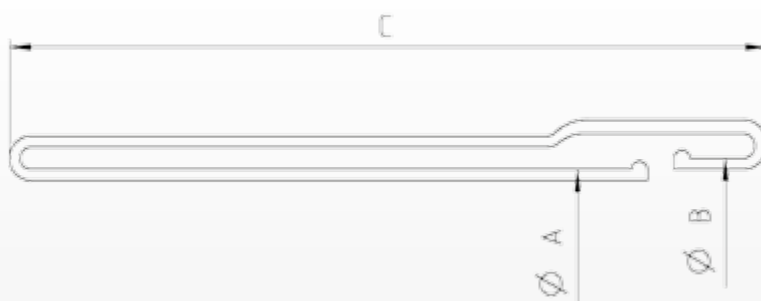

Technical Datasheet Turn Up Bladders

for Carcass Machines
with Collapsible Drums

2012 / 2013

Turn-Up Bladder

for Carcass Machines with Collapsible Drums

Inner Bladder

Description	Article-No.	Dimensions			
			A Ø	B Ø	C
Inner 10"	2017431	mm	147	153	165
		inch	5.8	6.0	6.50
Inner 12"	2017433	mm	204	210	170
		inch	8.0	8.3	6.70
Inner 13"	2017436	mm	221	227	170
		inch	8.7	8.9	6.70
Inner 14"	2017438	mm	246	252	170
		inch	9.7	9.9	6.70
Inner 15"	2017443	mm	272	278	170
		inch	10.7	10.9	6.70
Inner 16"	2017453	mm	302	306	150
		inch	11.9	12.2	5.90
Inner 17"	2015185	mm	326	330	165
		inch	12.8	13.0	6.70

Turn-Up Bladder

for Carcass Machines with Collapsible Drums

Outer Bladder

Description	Article-No.	Dimensions			
			A Ø	B Ø	C
Outer 10"	2017432	mm	180	185	200
		inch	7.1	7.2	7.90
Outer 12"	2017434	mm	224	227	205
		inch	8.8	8.9	8.00
Outer 13"	2017437	mm	241	244	205
		inch	9.5	9.6	8.00
Outer 14"	2017441	mm	266	270	205
		inch	10.5	10.6	8.00
Outer 15"	2017444	mm	292	298	205
		inch	11.5	11.7	8.00
Outer 16"	2017700	mm	330	341	205
		inch	13.0	13.4	8.00
Outer 17"	2017701	mm	355	366	205
		inch	14.0	14.4	8.00

Turn-Up Bladder

for Carcass Machines with Collapsable Drums

Single Bladder

Description	Article-No.	Dimensions			
			A Ø	B Ø	C
Single 14"	2015179	mm	280	282	235
		inch	11.0	11.1	9.25
Single 15"	2015181	mm	304	308	235
		inch	12.0	12.1	9.25
Single 16"	2015182	mm	330	332	235
		inch	13.0	13.1	9.25
Single 17"	2015183	mm	355	357	235
		inch	14.0	14.1	9.25
Single 18"	2015184	mm	381	384	235
		inch	15.0	15.2	9.25