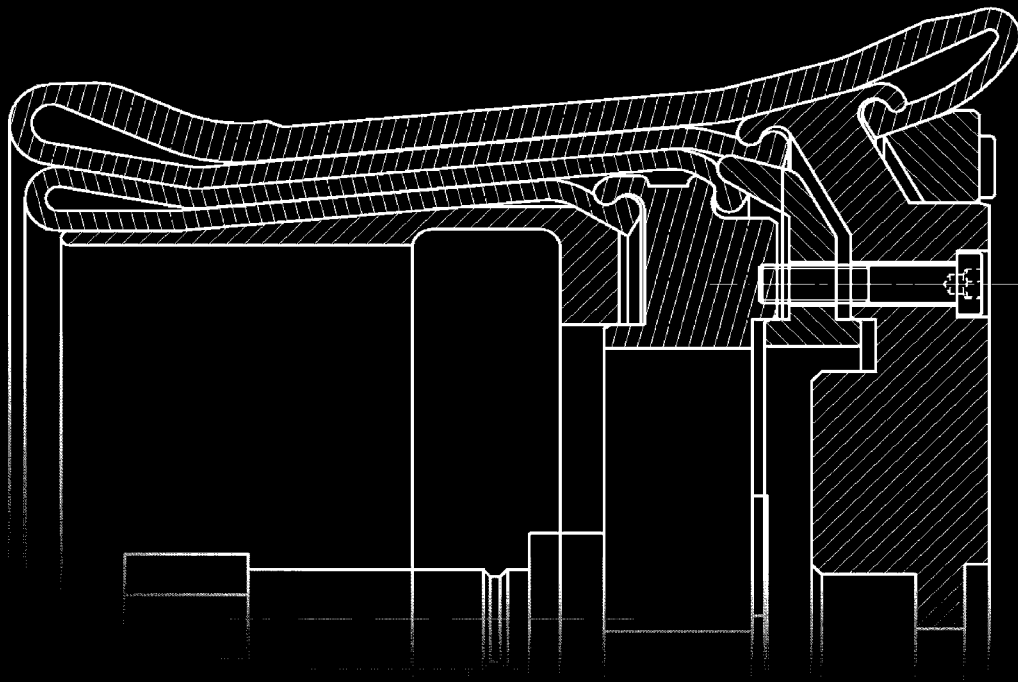

Technical Datasheet Turn Up Bladders

for Carcass Machines
with Collapsible Drums

2012 / 2013

Turn-Up Bladder

for Carcass Machines with Collapsible Drums

Inner Bladder

Description	Article-No.	Dimensions			
			A Ø	B Ø	C
Inner 10"	2017431	mm	147	153	165
		inch	5.8	6.0	6.50
Inner 12"	2017433	mm	204	210	170
		inch	8.0	8.3	6.70
Inner 13"	2017436	mm	221	227	170
		inch	8.7	8.9	6.70
Inner 14"	2017438	mm	246	252	170
		inch	9.7	9.9	6.70
Inner 15"	2017443	mm	272	278	170
		inch	10.7	10.9	6.70
Inner 16"	2017453	mm	302	306	150
		inch	11.9	12.2	5.90
Inner 17"	2015185	mm	326	330	165
		inch	12.8	13.0	6.70

Turn-Up Bladder

for Carcass Machines with Collapsible Drums

Outer Bladder

Description	Article-No.	Dimensions			
			A Ø	B Ø	C
Outer 10"	2017432	mm	180	185	200
		inch	7.1	7.2	7.90
Outer 12"	2017434	mm	224	227	205
		inch	8.8	8.9	8.00
Outer 13"	2017437	mm	241	244	205
		inch	9.5	9.6	8.00
Outer 14"	2017441	mm	266	270	205
		inch	10.5	10.6	8.00
Outer 15"	2017444	mm	292	298	205
		inch	11.5	11.7	8.00
Outer 16"	2017700	mm	330	341	205
		inch	13.0	13.4	8.00
Outer 17"	2017701	mm	355	366	205
		inch	14.0	14.4	8.00

Turn-Up Bladder

for Carcass Machines with Collapsable Drums

Single Bladder

Description	Article-No.	Dimensions			
			A Ø	B Ø	C
Single 14"	2015179	mm	280	282	235
		inch	11.0	11.1	9.25
Single 15"	2015181	mm	304	308	235
		inch	12.0	12.1	9.25
Single 16"	2015182	mm	330	332	235
		inch	13.0	13.1	9.25
Single 17"	2015183	mm	355	357	235
		inch	14.0	14.1	9.25
Single 18"	2015184	mm	381	384	235
		inch	15.0	15.2	9.25