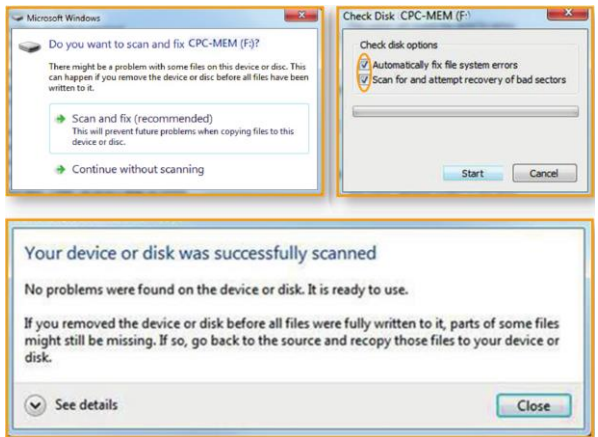

ContiPressureCheck™

Instructions for Updating the Hand-Held Tool

Download and Update Installation Instructions

1. Unzip File

- › Unzip the file
“CPC-update-package __yyyy-mm-dd.zip”.
- › If the download of the zip file was blocked by your firewall / virus scanner, please:
 - › Download the .zi1 file.
 - › After you have downloaded the file, change (rename) its extension from .zi1 to .zip.
- › Use “conti” as the password for unzipping the file.
- › It is mandatory to unzip (extract) this file. Don’t start “CPC-Update_for_HHT.vbs” within the zip file.
- › In the end, you should have the folder “CPC-update-package yyyy-mm-dd.zip” on your computer with the following content. →

2. Unzip File with IZArc

- › if IZArc is used for unzipping, please ensure that “Restore Original Folders” is activated.

3. Update Process

- › To begin the update, start the file, “CPC-Update_for_HHT.vbs” in the extracted folder, not within the zip file.
- › Select the language by entering the relevant number and follow the instructions shown on the computer screen.
- › The update process is split into two steps:
 - › Update of firmware
 - › Update of SD card content

4. Problems with Memory Card

- › If problems with the memory card are detected, start the “Scan and fix” process. Ensure that both checkboxes are ticked in the next window.
- › Now click the “Start” button. At the end, you should get this message.
- › Finally, continue with the software update process.