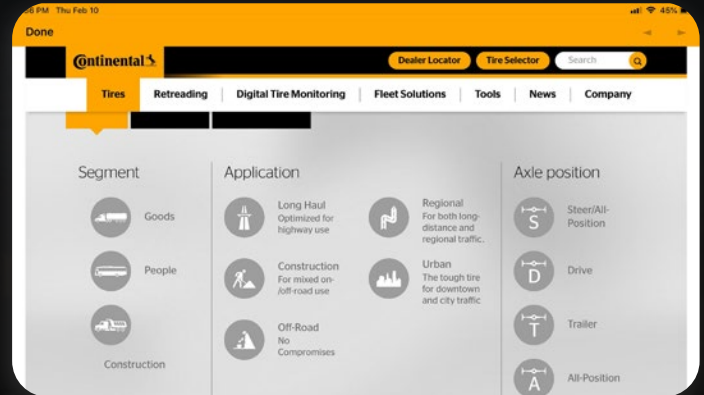

# ContiTireDrive App

A Central Location for Truck Tires Tools and Information

The ContiTireDrive app is now available to dealers, fleets, internal users and the general public. The new app combines all Continental tools, documents, and assets that can assist in the product selection process. The great part is that it's all in one location! It's a simple one stop shop for our customers and internal audiences.

# Tire Selector and Dealer Locator

Making it Easier to Find Tires and Dealers

The Tire Selector Tool is on [www.continental-truck.com](http://www.continental-truck.com). This tool helps users find the perfect tire and provides product choices for every need. We make selecting a tire easy.

## New Additions

- View all new and retread products at a glance with the All Product category.
- Search by the latest Application Lineup:

- Users can now search by Vocation. Choose a tire for car carriers, motor coaches, and everything in between.
- Need to find a product that fits Goods, Long Haul and/or Construction? You can now narrow your product selection with the multi selection option.
- Tire Size option has been updated with new products.

## Tire Selector Benefits

- See tire benefits at a glimpse with our easily identifiable icons.
- Find the perfect tire fast, using the many selections available.
- View detailed tire information upon tire selection.
- Find the Tire Selector button on every page of the website, in the top right corner of the screen.
- Once the tire selection has been made navigate to our Dealer Locator to find a dealer near you.