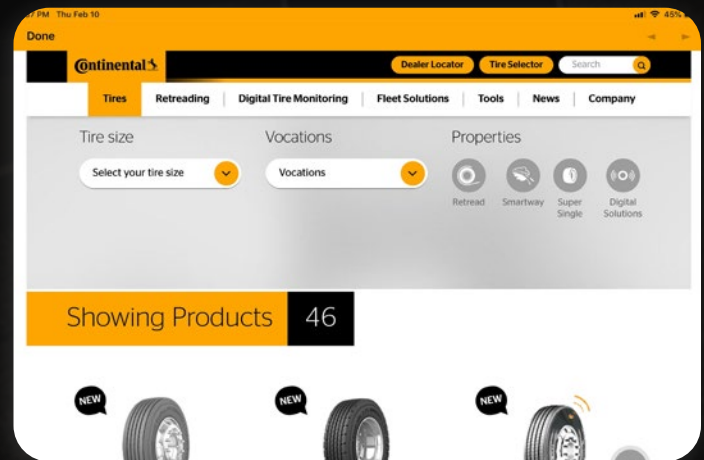

# ContiTireDrive App

A Central Location for Truck Tires Tools and Information

The ContiTireDrive app is now available to dealers, fleets, internal users and the general public. The new app combines all Continental tools, documents, and assets that can assist in the product selection process. The great part is that it's all in one location! It's a simple one stop shop for our customers and internal audiences.

# Tire Selector and Dealer Locator

Making it Easier to Find Tires and Dealers

The Tire Selector Tool is on [www.continental-truck.com](http://www.continental-truck.com). This tool helps users find the perfect tire and provides product choices for every need. We make selecting a tire easy.

## New Additions

- View all new and retread products at a glance with the All Product category.
- Search by the latest Application Lineup:

- Users can now search by Vocation. Choose a tire for car carriers, motor coaches, and everything in between.
- Need to find a product that fits Goods, Long Haul and/or Construction? You can now narrow your product selection with the multi selection option.
- Tire Size option has been updated with new products.

## Tire Selector Benefits

- See tire benefits at a glimpse with our easily identifiable icons.
- Find the perfect tire fast, using the many selections available.
- View detailed tire information upon tire selection.
- Find the Tire Selector button on every page of the website, in the top right corner of the screen.
- Once the tire selection has been made navigate to our Dealer Locator to find a dealer near you.