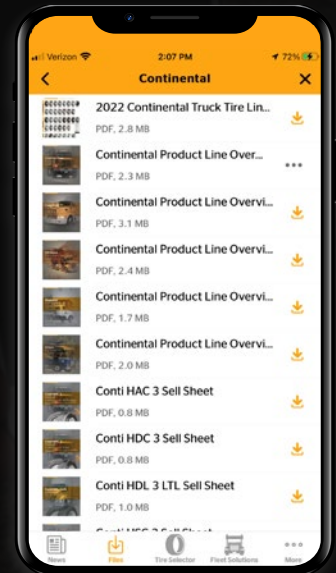

# ContiTireDrive App

A Central Location for Truck Tires Tools and Information

The ContiTireDrive app is now available to dealers, fleets, internal users and the general public. The new app combines all Continental tools, documents, and assets that can assist in the product selection process. The great part is that it's all in one location! It's a simple one stop shop for our customers and internal audiences.

## App Features:

- **News**
  - Get the latest news and top stories.
- **Library**
  - Get the latest product information. Available offline after initial download.

- **Tire Selector**
  - Find the perfect tire with this tool.
- **Share Documents**
  - Product information can be shared via text, email, and airdrop.

- **Fleet Solutions**
  - Achieve your lowest overall driving cost with one click.
- **Dealer Locator**
  - Need to find a dealer near you? With this app you'll find one with ease.