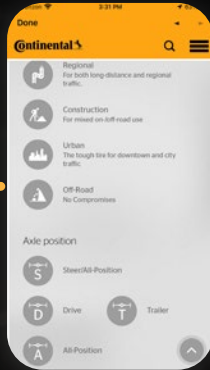

- **Tire Selector**
  - Find the perfect tire with this tool.
- **Share Documents**
  - Product information can be shared via text, email, and airdrop.