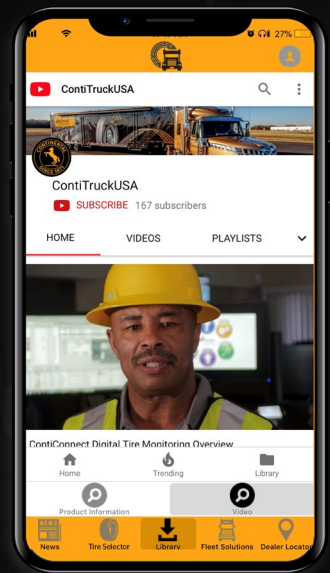

ContiTireDrive App

A Central Location for CVT Tools and Information

The ContiTireDrive app is now available to dealers, fleets, internal users and the general public. The new app combines all Continental tools, documents, and assets that can assist in the product selection process. The great part is that it's all in one location! It's a simple one stop shop for our customers and internal audiences.

App Features:

- **News**
Get the latest news and top stories.

- **Library**
Get the latest product information. Available offline after initial download.

- **Tire Selector**
Find the perfect tire with this tool.

- **Fleet Solutions**
Achieve your lowest overall driving cost with one click.

- **Share Documents**
Product information can be shared via text, email, and airdrop.

- **Dealer Locator**
Need to find a dealer near you? With this app you'll find one with ease.

The Tire Selector Tool is on www.continental-truck.com. This tool helps users find the perfect tire and provides product choices for every need. We make selecting a tire easy.

New Additions

- View all new and retread products at a glance with the All Product category.
- Search by the latest Application Lineup: