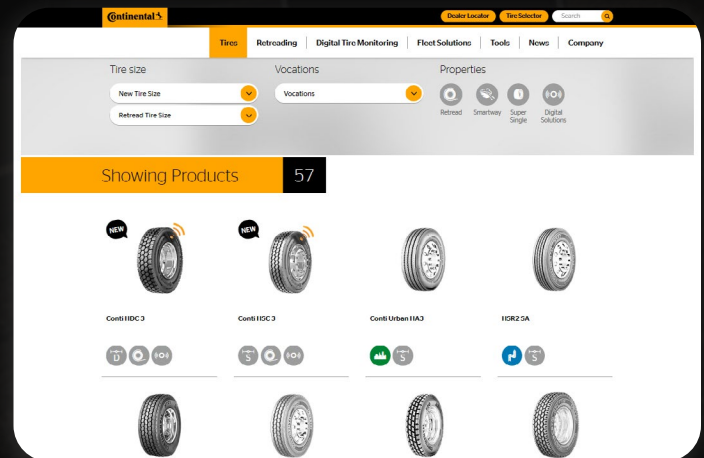

The Tire Selector Tool is on www.continental-truck.com. This tool helps users find the perfect tire and provides product choices for every need. We make selecting a tire easy.

New Additions

- View all new and retread products at a glance with the All Product category.
- Search by the latest Application Lineup:

- Users can now search by Vocation. Choose a tire for car carriers, motor coaches, and everything in between.
- Need to find a product that fits Goods, Long Haul and/or Construction? You can now narrow your product selection with the multi selection option.
- Tire Size option has been updated with new products.

Tire Selector Benefits

- See tire benefits at a glimpse with our easily identifiable icons.
- Find the perfect tire fast, using the many selections available.
- View detailed tire information upon tire selection.
- Find the Tire Selector button on every page of the website, in the top right corner of the screen.
- Once the tire selection has been made navigate to our Dealer Locator to find a dealer near you.