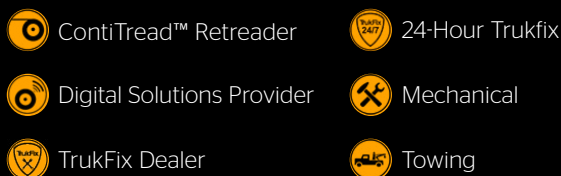

Dealer Locator

The Dealer Locator is on www.continental-truck.com. The Dealer Locator helps locate a dealer who can provide all services needed. The easy icons identify dealers as a: