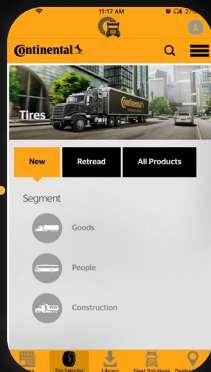

ContiTireDrive App

A Central Location for CVT Tools and Information

The ContiTireDrive app is now available to dealers, fleets, internal users and the general public. The new app combines all Continental tools, documents, and assets that can assist in the product selection process. The great part is that it's all in one location! It's a simple one stop shop for our customers and internal audiences.

App Features:

- **News**
Get the latest news and top stories.

- **Library**
Get the latest product information. Available offline after initial download.

- **Tire Selector**
Find the perfect tire with this tool.

- **Fleet Solutions**
Achieve your lowest overall driving cost with one click.

- **Share Documents**
Product information can be shared via text, email, and airdrop.

- **Dealer Locator**
Need to find a dealer near you? With this app you'll find one with ease.