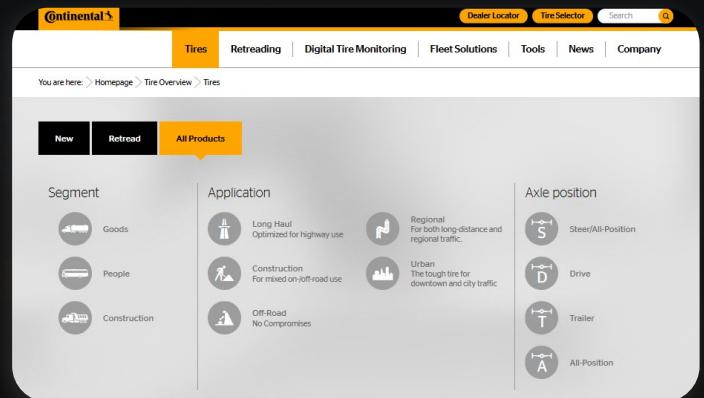

ContiTireDrive App

A Central Location for CVT Tools and Information

The ContiTireDrive app is now available to dealers, fleets, internal users and the general public. The new app combines all Continental tools, documents, and assets that can assist in the product selection process. The great part is that it's all in one location! It's a simple one stop shop for our customers and internal audiences.

First Time Login:

1. Select New Registration at bottom of the screen
2. Enter name, account information, and email
3. You will receive an email with log-in information

Tire Selector and Dealer Locator

Making it Easier to Find Tires and Dealers

The Tire Selector Tool is on www.continental-truck.com. This tool helps users find the perfect tire and provides product choices for every need. We make selecting a tire easy.

New Additions

- View all new and retread products at a glance with the All Product category.
- Search by the latest Application Lineup:

Tire Selector Benefits

- See tire benefits at a glimpse with our easily identifiable icons.
- Find the perfect tire fast, using the many selections available.
- View detailed tire information upon tire selection.
- Find the Tire Selector button on every page of the website, in the top right corner of the screen.
- Once the tire selection has been made navigate to our Dealer Locator to find a dealer near you.